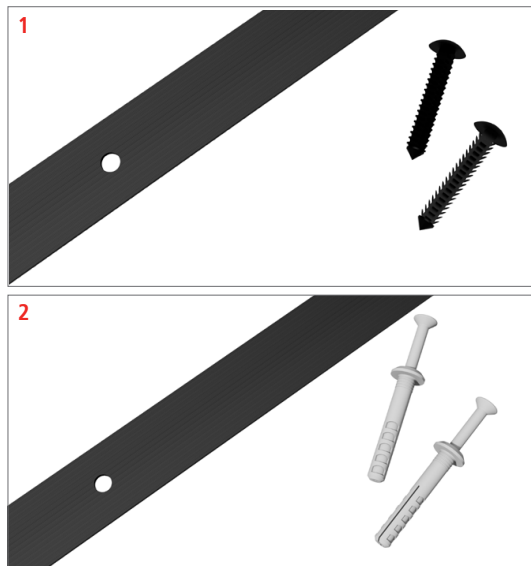

Solshield DPC Fixing Strip & Pins

Solshield DPC Fixing Strip

A black flexible plastic strip, 25mm wide x 2mt long. The strip is pre-drilled at approximately 150mm centres providing 12 holes per strip. The product is used to surface fixed Solcourse DPC Cavity Trays to the inner leaf of cavity wall constructions, or Solco Membrane's where a surface fixing is required.

Benefits

- Adaptable for attachment to various substrates
- Will not corrode
- Flexible and easy to cut
- Part of the BBA approved Solcourse DPC Cavity Tray Systems

Solcourse DPC Fixing Pins for Insulation (Pic1)

A black plastic, fir-tree, push-fit fixing pin. The product is used in conjunction with Solcourse DPC Fixing Strips for securing surface fixed Solcourse DPC Cavity Trays, or Solco Membranes to the rigid Insulation foam and structural framing systems in cavity wall constructions.

Benefits

- Quick and easy to install
- Secure and robust fixing method
- Will not corrode
- Part of the BBA approved Solcourse DPC Cavity Tray Systems

Solcourse DPC Fixing Pins for Masonry 2 (Pic2)

A grey plastic fixing pin with a central nail. Hammering the central nail into the body of the fixing expands the fixing securing it in the pre-drilled hole. The product is used in conjunction with Solcourse Fixing Strips to secure surface fixed Solcourse DPC Cavity Trays to the masonry inner leaves of cavity wall constructions (e.g. blockwork, cast concrete, etc). When used in conjunction with Solcourse DPC Fixing Strips, the product can also be used to secure Solcourse membrane products where surface fixing is required to masonry surfaces.